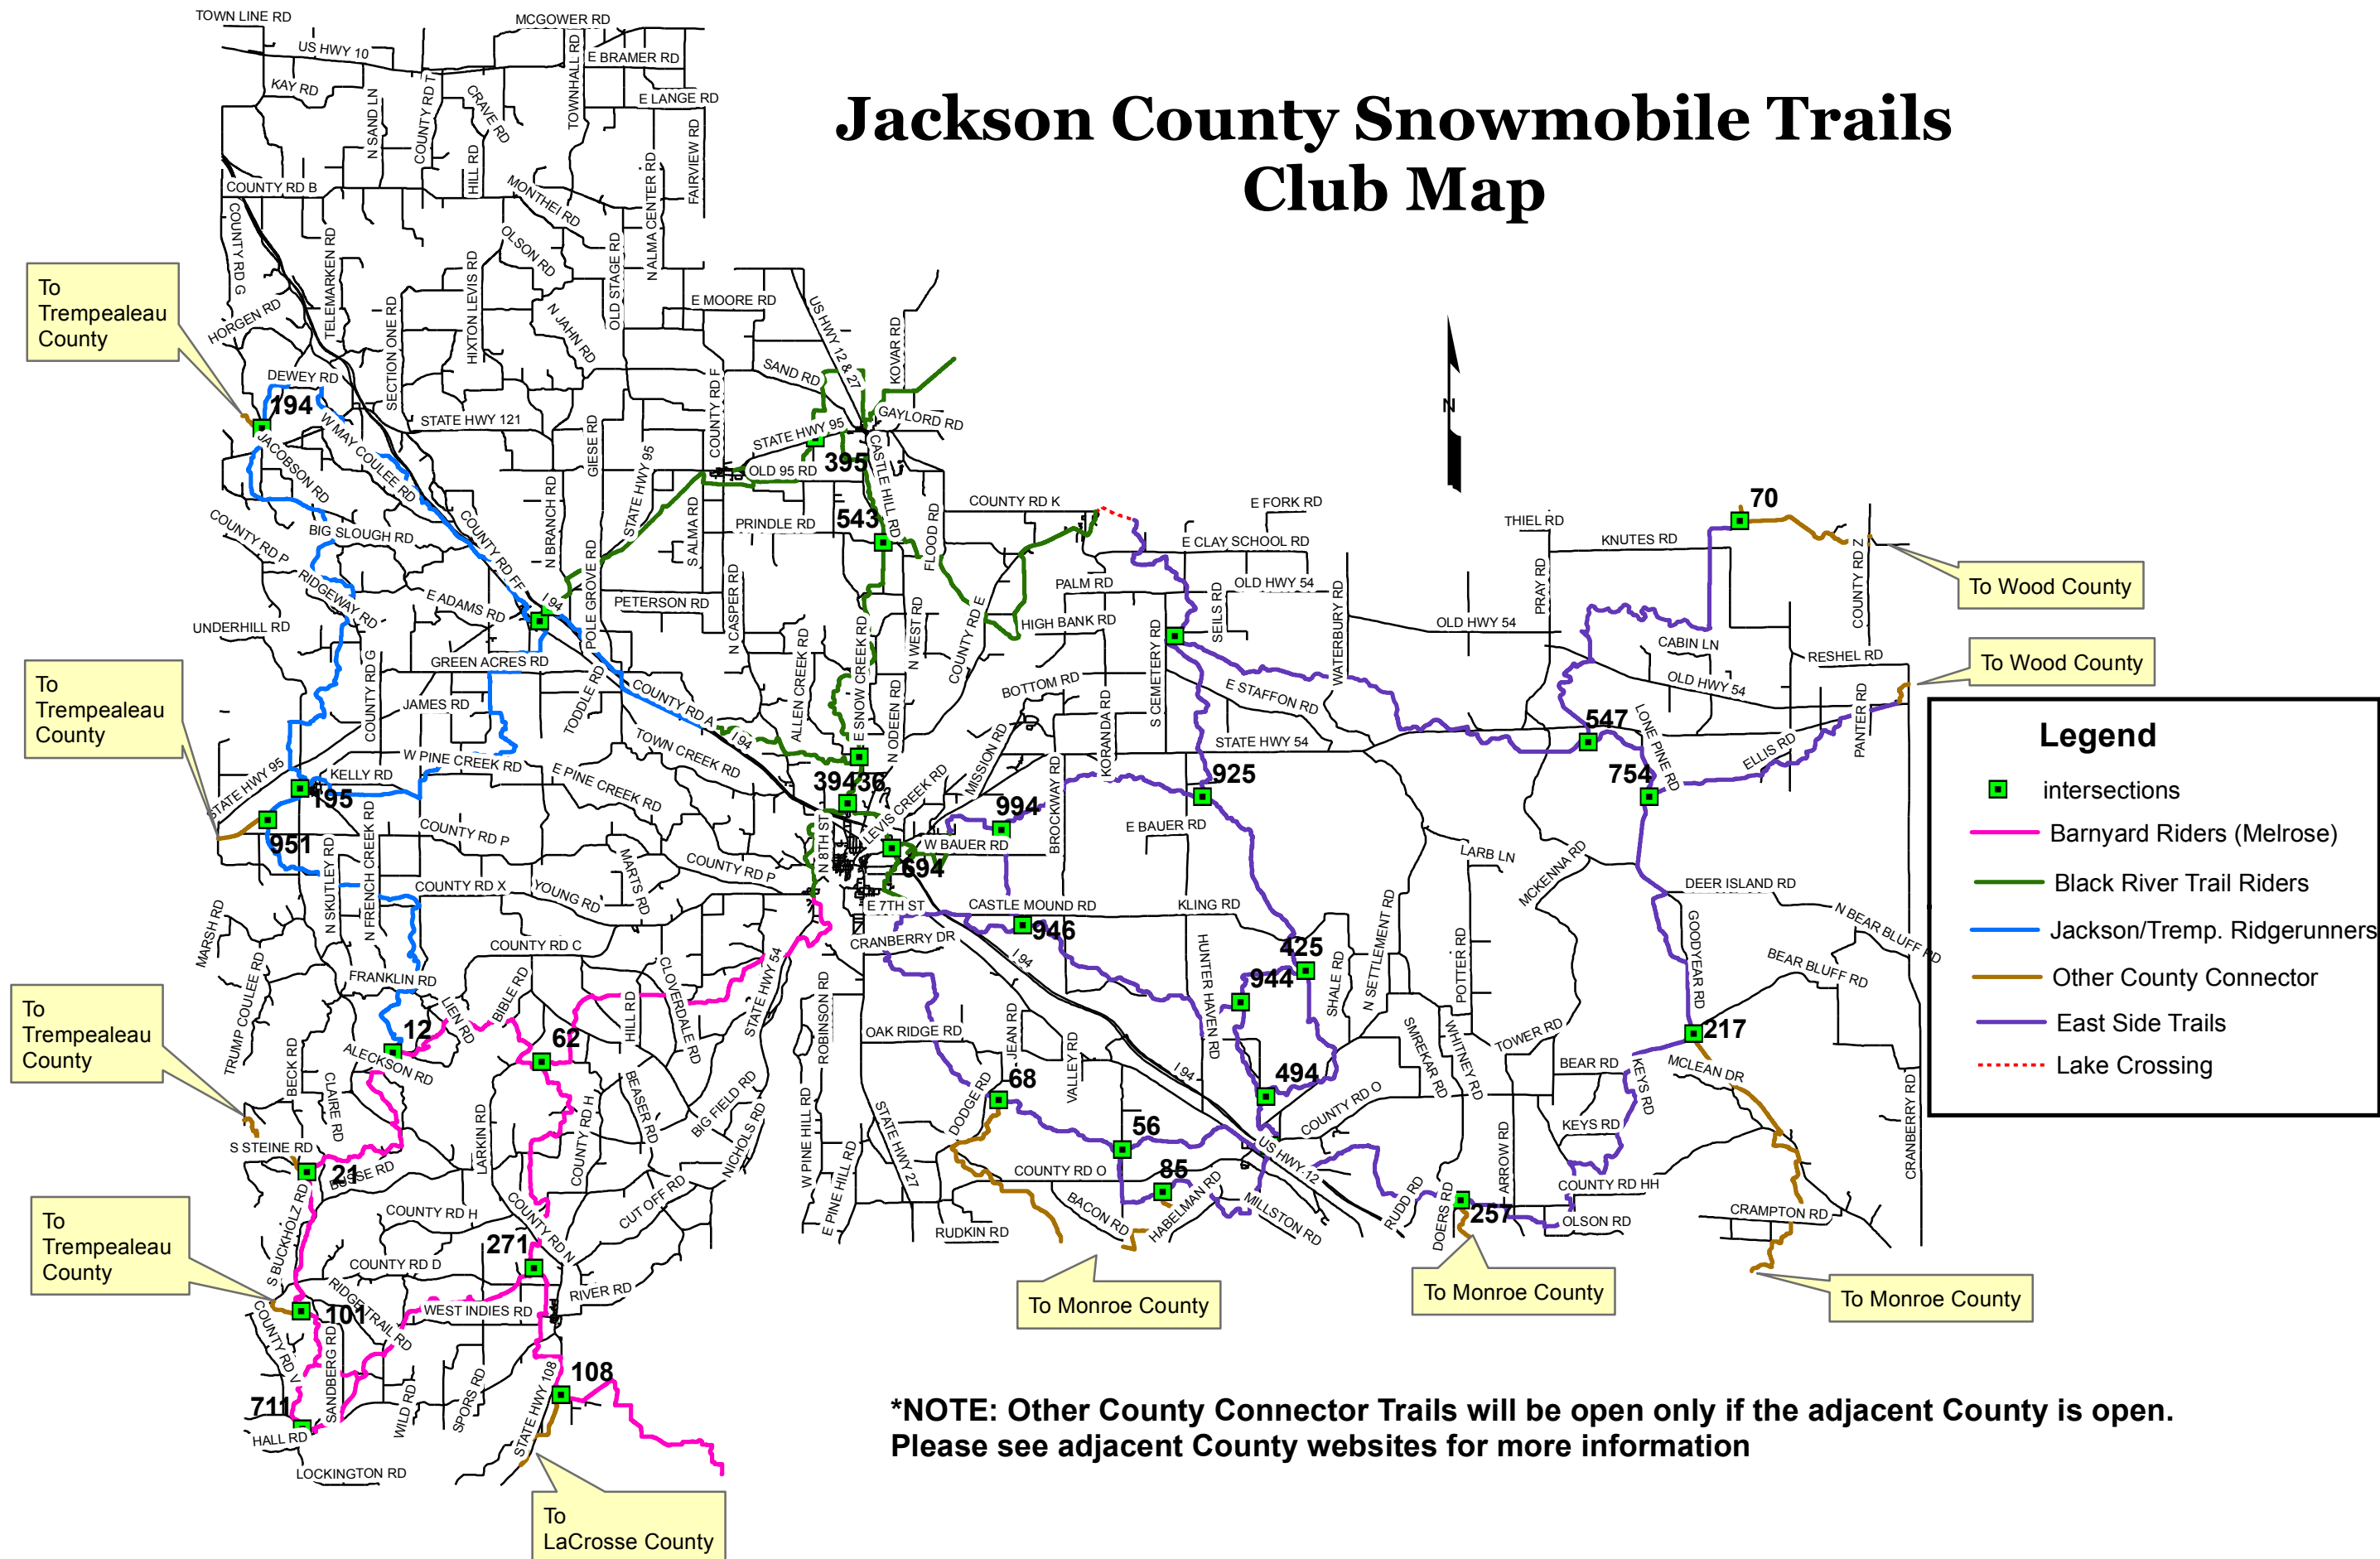

Jackson County Snowmobile Trails Club Map

Legend

- intersections
- Barnyard Riders (Melrose)
- Black River Trail Riders
- Jackson/Tremp. Ridgerunners
- Other County Connector
- East Side Trails
- ... Lake Crossing

***NOTE: Other County Connector Trails will be open only if the adjacent County is open. Please see adjacent County websites for more information**