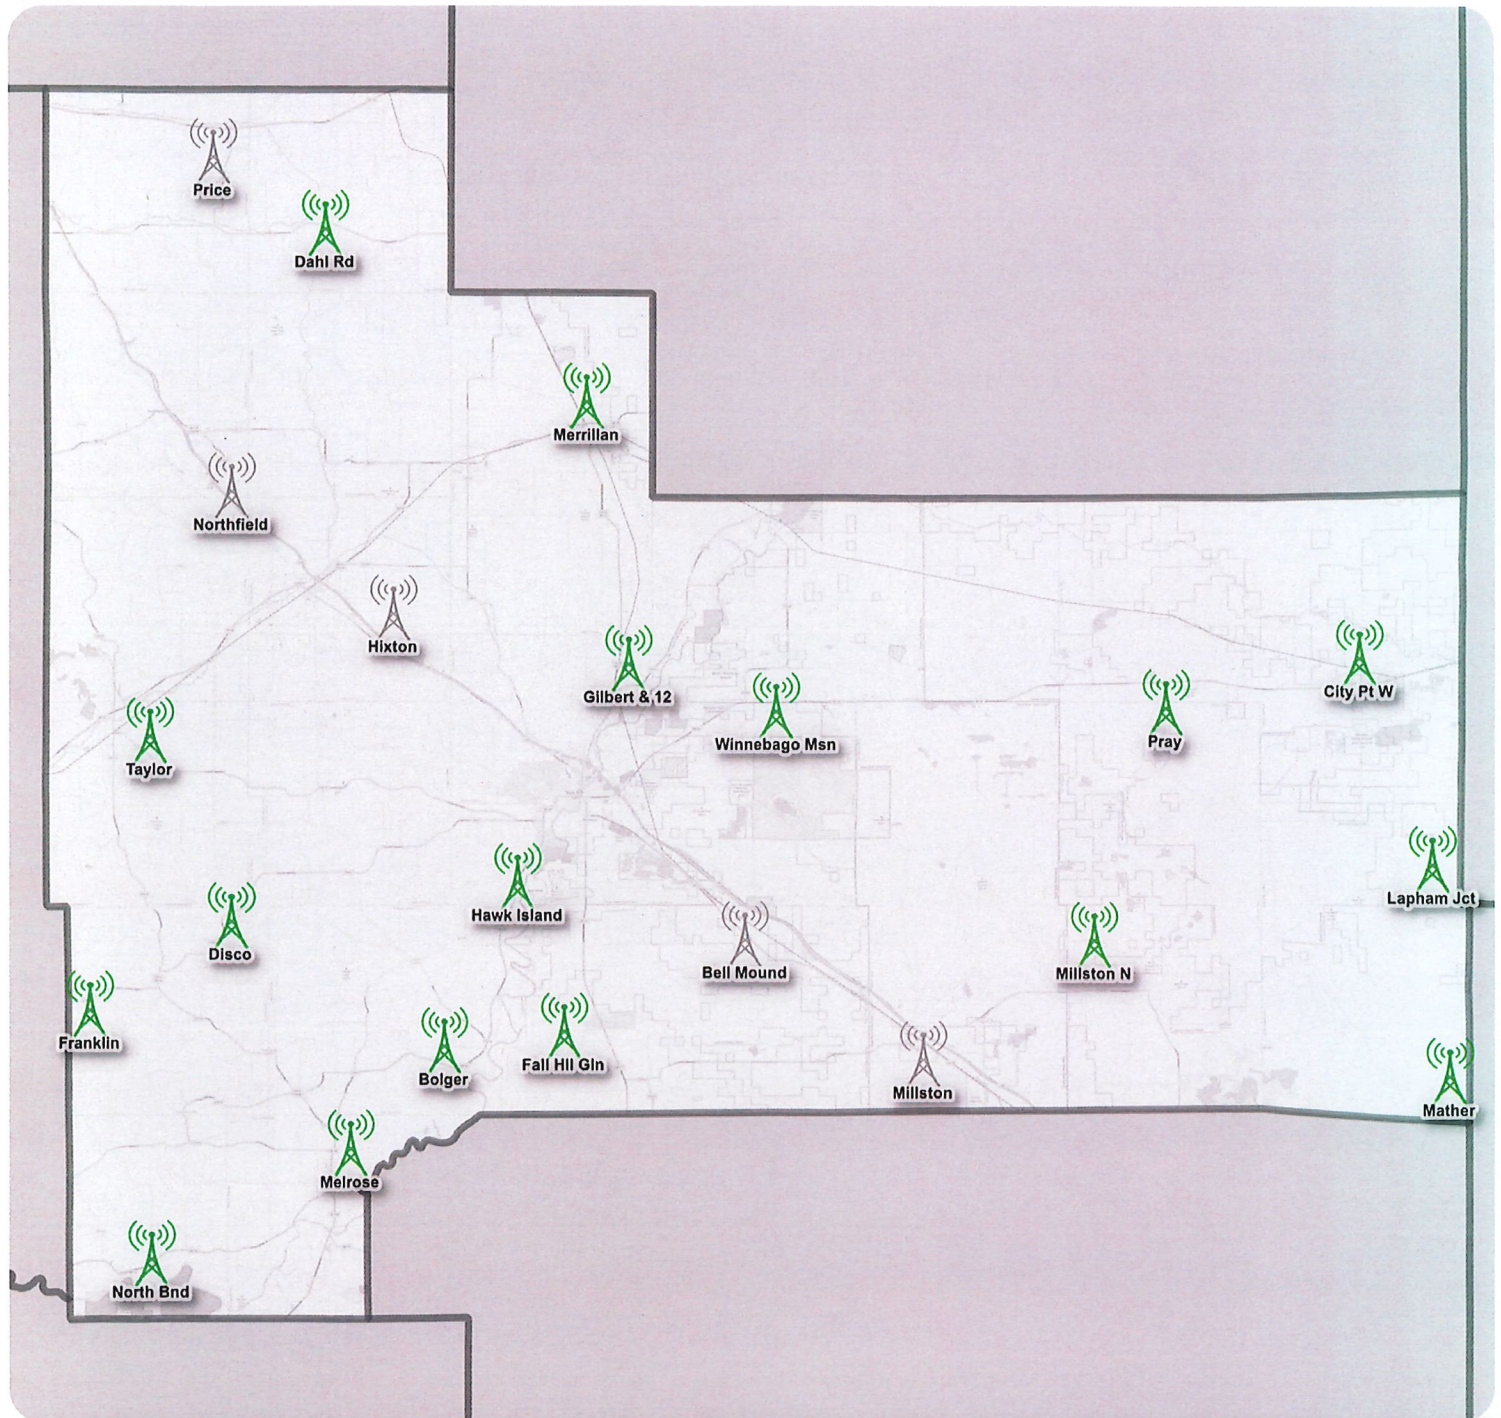

WIRELESS MAP KEY

Site Acquisition Scouting and lease agreement for site location	Construction Construction and equipment installation	Live
Approvals & Permitting Permit submission and approvals	Connections & Power Utility, power, and signal connections	Other Assets including carrier services, backhaul, etc.

This map represents a snapshot of Bug Tussel and affiliated assets in this community as of reported date. Map features are for general reference and may not reflect precise conditions. Data is subject to change. ©2025 Bug Tussel Wireless, LLC.
btussel.com | 1-877-227-0924