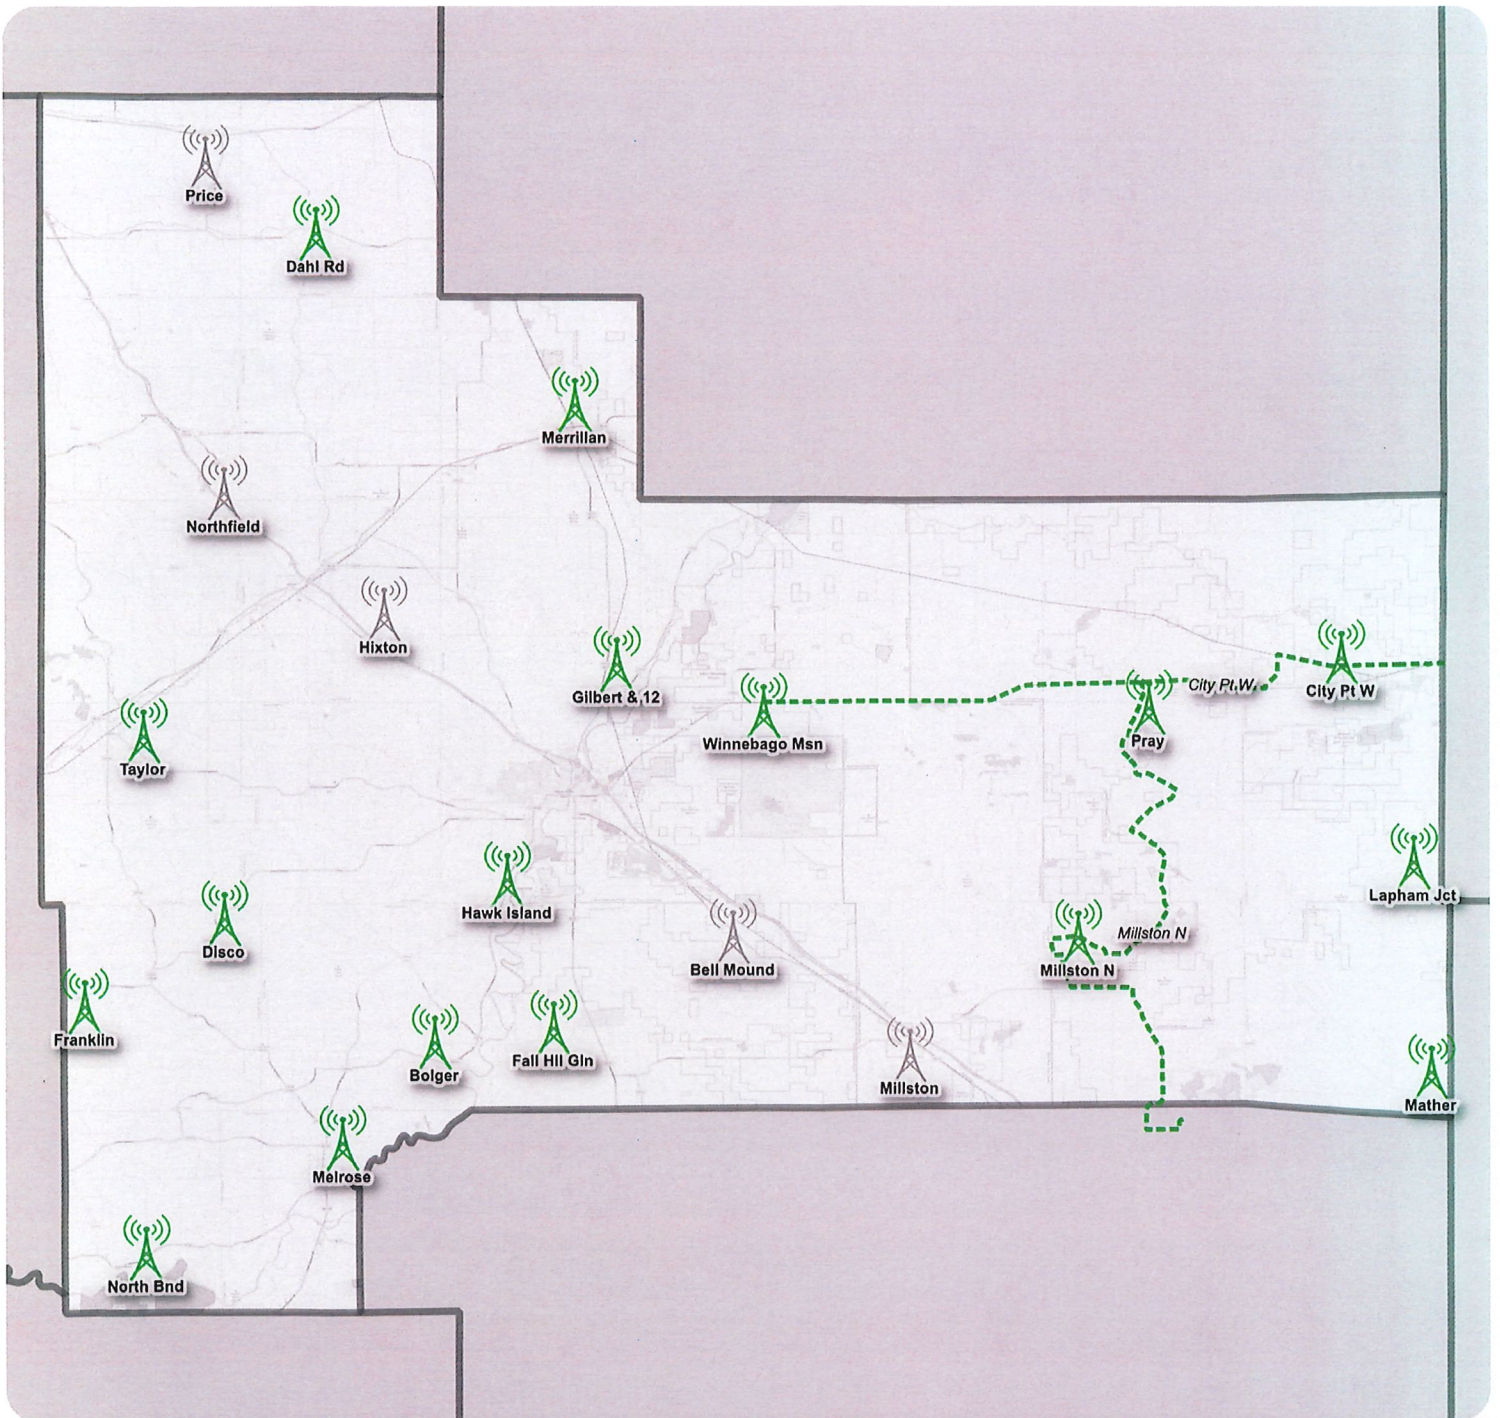

MAP KEY		= Fiber	= Fixed Wireless
<i>Italicized</i> = Section Name	= Fiber Route Design	= Site Acquisition	= Fiber Deployment
Bold = Site Name	= Approvals & Permitting	= Approvals & Permitting	= Connections, Power, & Splicing
= Route	= Conduit Installation	= Construction	= & Live
= Site			= & Other

This map represents a snapshot of Bug Tussel and affiliated assets in this community as of reported date. Map features are for general reference and may not reflect precise conditions. Data is subject to change. ©2025 Bug Tussel Wireless, LLC.
btussel.com | 1-877-227-0924