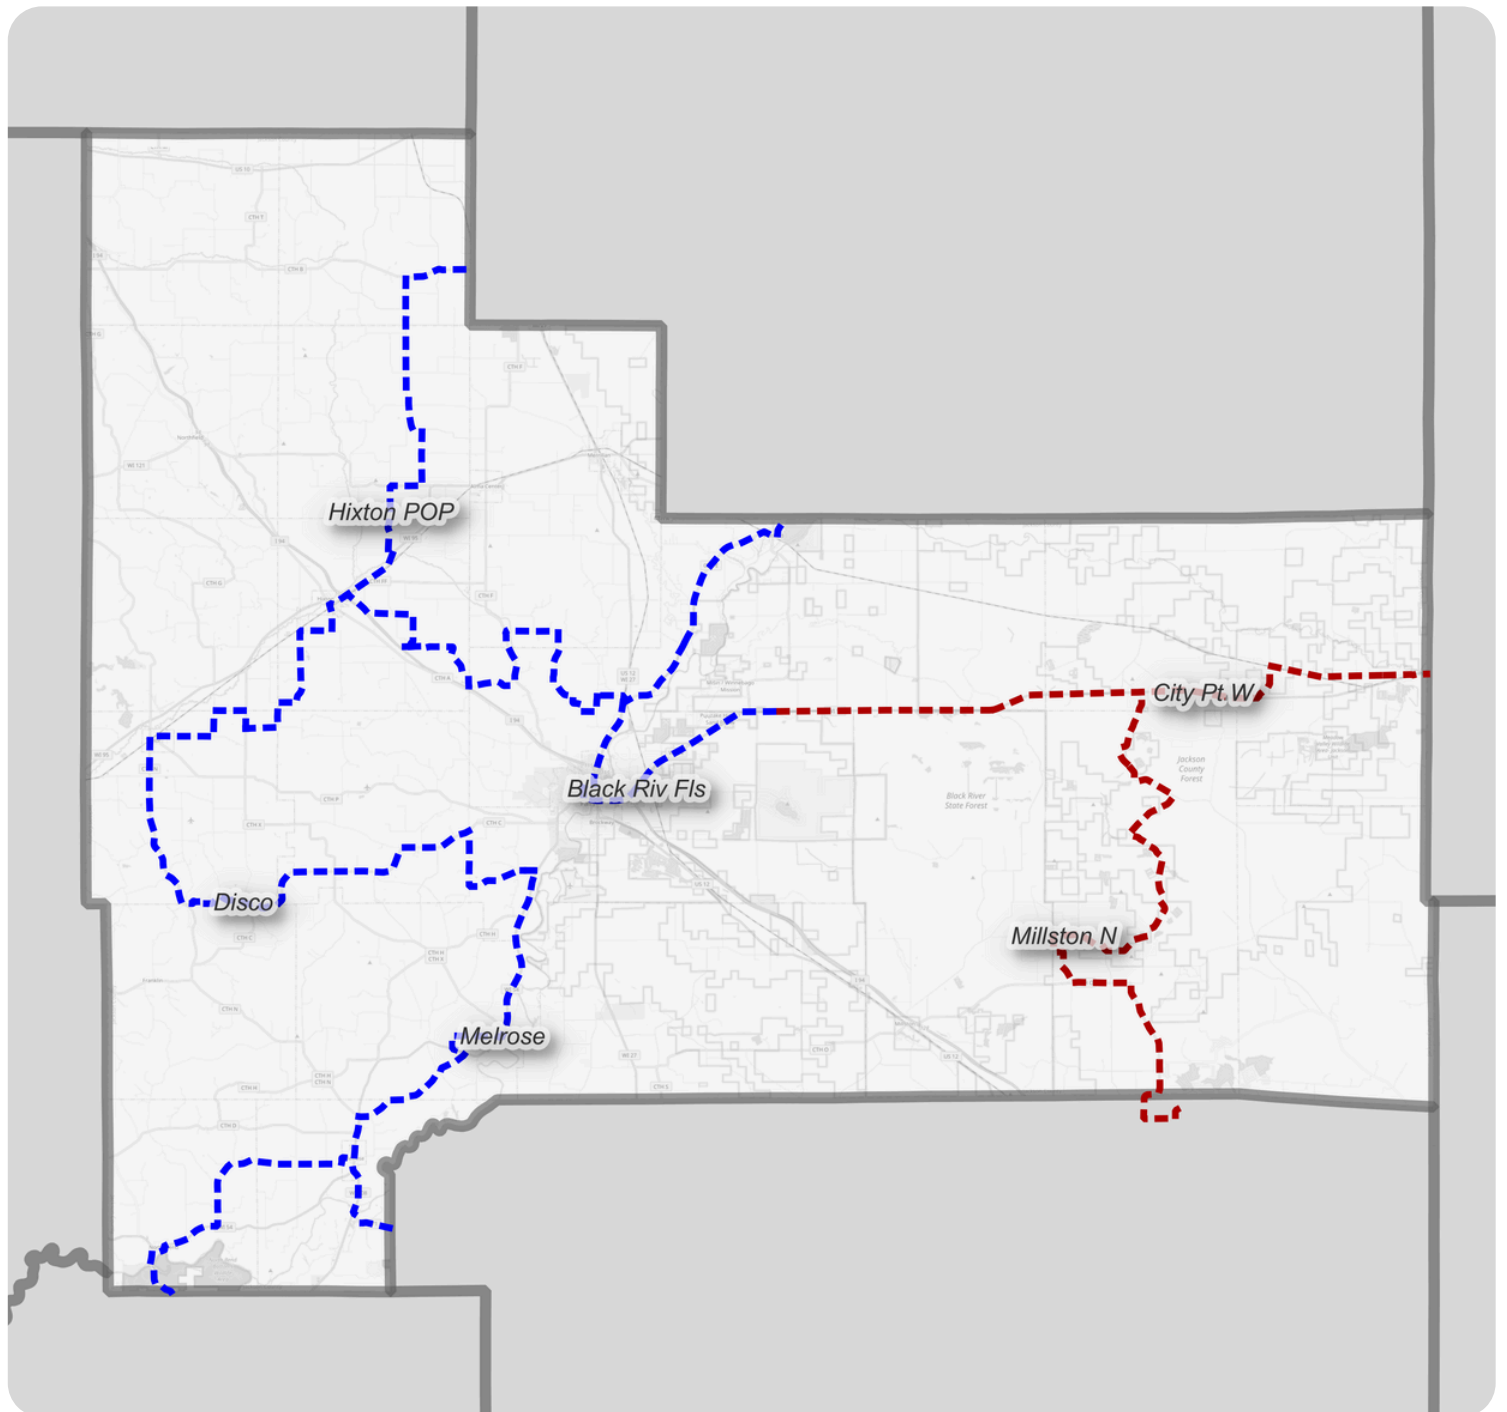

FIBER MAP KEY

Route Design Route design, planning, and engineering	Conduit Installation Conduit cable and utility construction	Connections & Power Fiber splicing and utility, power, and signal connections
Approvals & Permitting Permit submission and approvals	Fiber Deployment Fiber placement inside conduit	Live
Other Assets including carrier services, backhaul, etc.		

This map represents a snapshot of Bug Tussel and affiliated assets in this community as of reported date. Map features are for general reference and may not reflect precise conditions. Data is subject to change. ©2024 Bug Tussel Wireless, LLC.
btussel.com | 1-877-227-0924