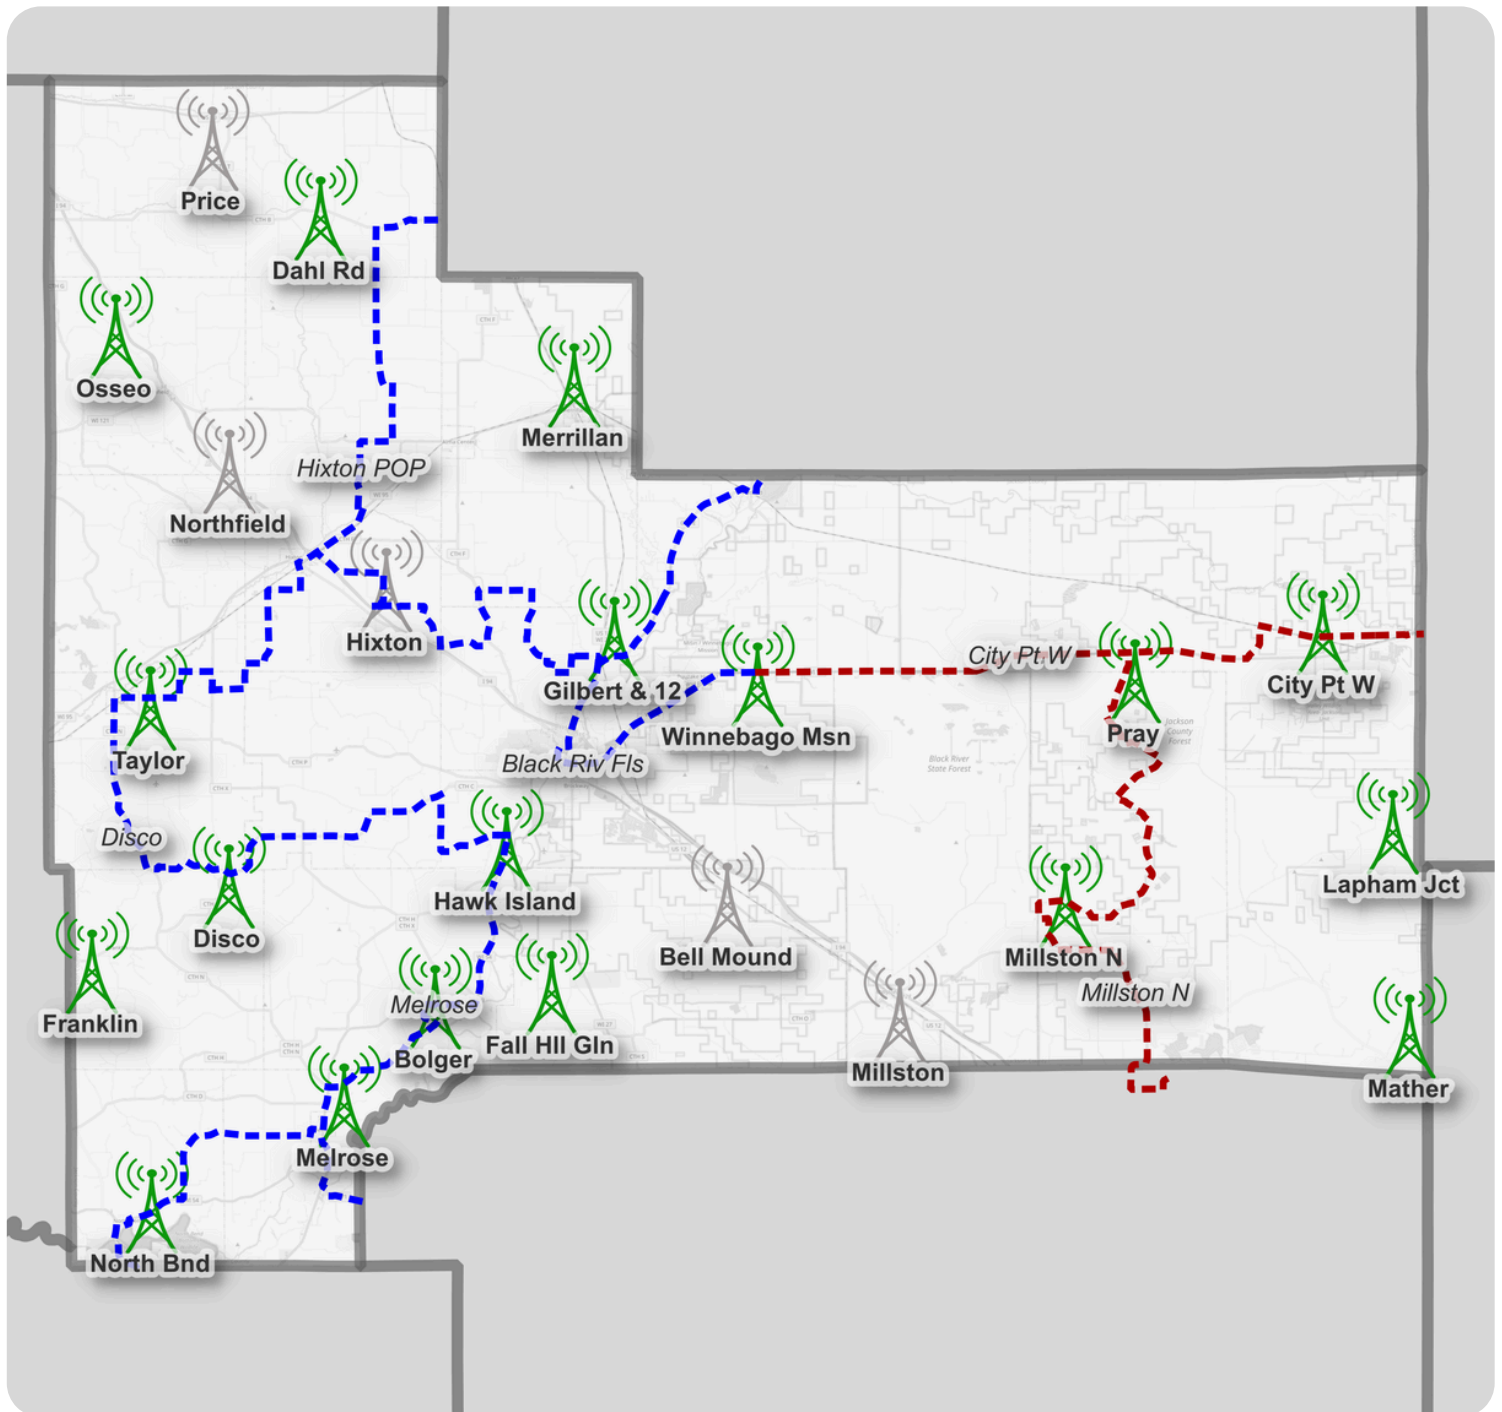

New Category

While preparing our maps, we've done a little housekeeping and have labeled 5 sites as "Other" to indicate other Bug Tussel assets including, but not limited to carrier services, backhaul, etc.

-  Bell Mound
-  Hixton
-  Millston
-  Northfield
-  Price

Learn More

Check out our newsletter with monthly project updates!

btussel.com/expand-broadband-update

MAP KEY		= Fiber	= Fixed Wireless
<i>Italicized</i> = Section Name	= Fiber Route Design	= Fiber Deployment	= Connections, Power, & Splicing
Bold = Site Name	= Site Acquisition	= Connections & Power	= & Live
<i>Dotted line</i> = Route	= Approvals & Permitting	= & Live	= & Other
= Site	= Approvals & Permitting		
	= Conduit Installation		
	= Construction		

This map represents a snapshot of Bug Tussel and affiliated assets in this community as of reported date. Map features are for general reference and may not reflect precise conditions. Data is subject to change. ©2024 Bug Tussel Wireless, LLC.
 btussel.com | 1-877-227-0924

FIBER MAP KEY

 Route Design Route design, planning, and engineering	 Conduit Installation Conduit cable and utility construction	 Connections & Power Fiber splicing and utility, power, and signal connections
 Approvals & Permitting Permit submission and approvals	 Fiber Deployment Fiber placement inside conduit	 Live
 Other Assets including carrier services, backhaul, etc.		