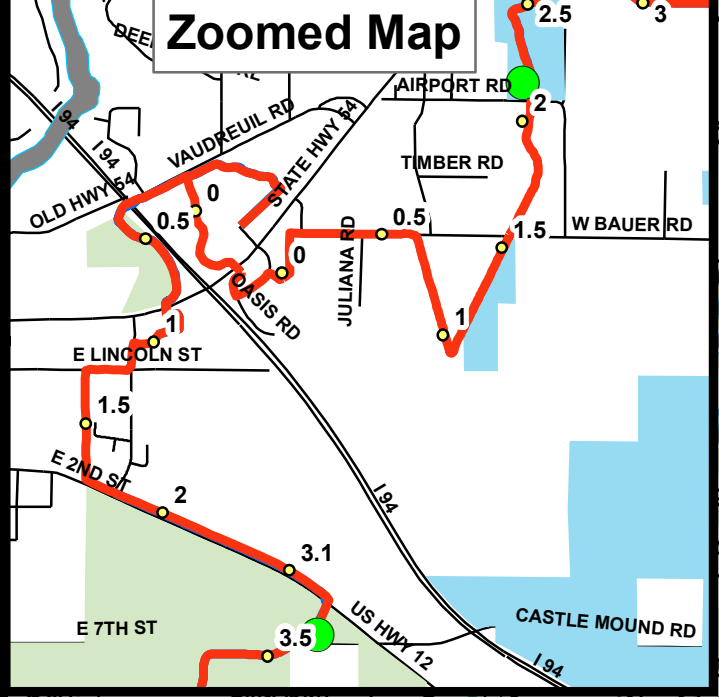

ATV & UTV Trails Map

Total: 101 Miles

Legend 5/16/24 created by JCFP

- ATV & UTV Trails
- Millston Preferred Route
- ATV/Snowmobile Parking Lots
- Black River State Forest
- Jackson County Forest