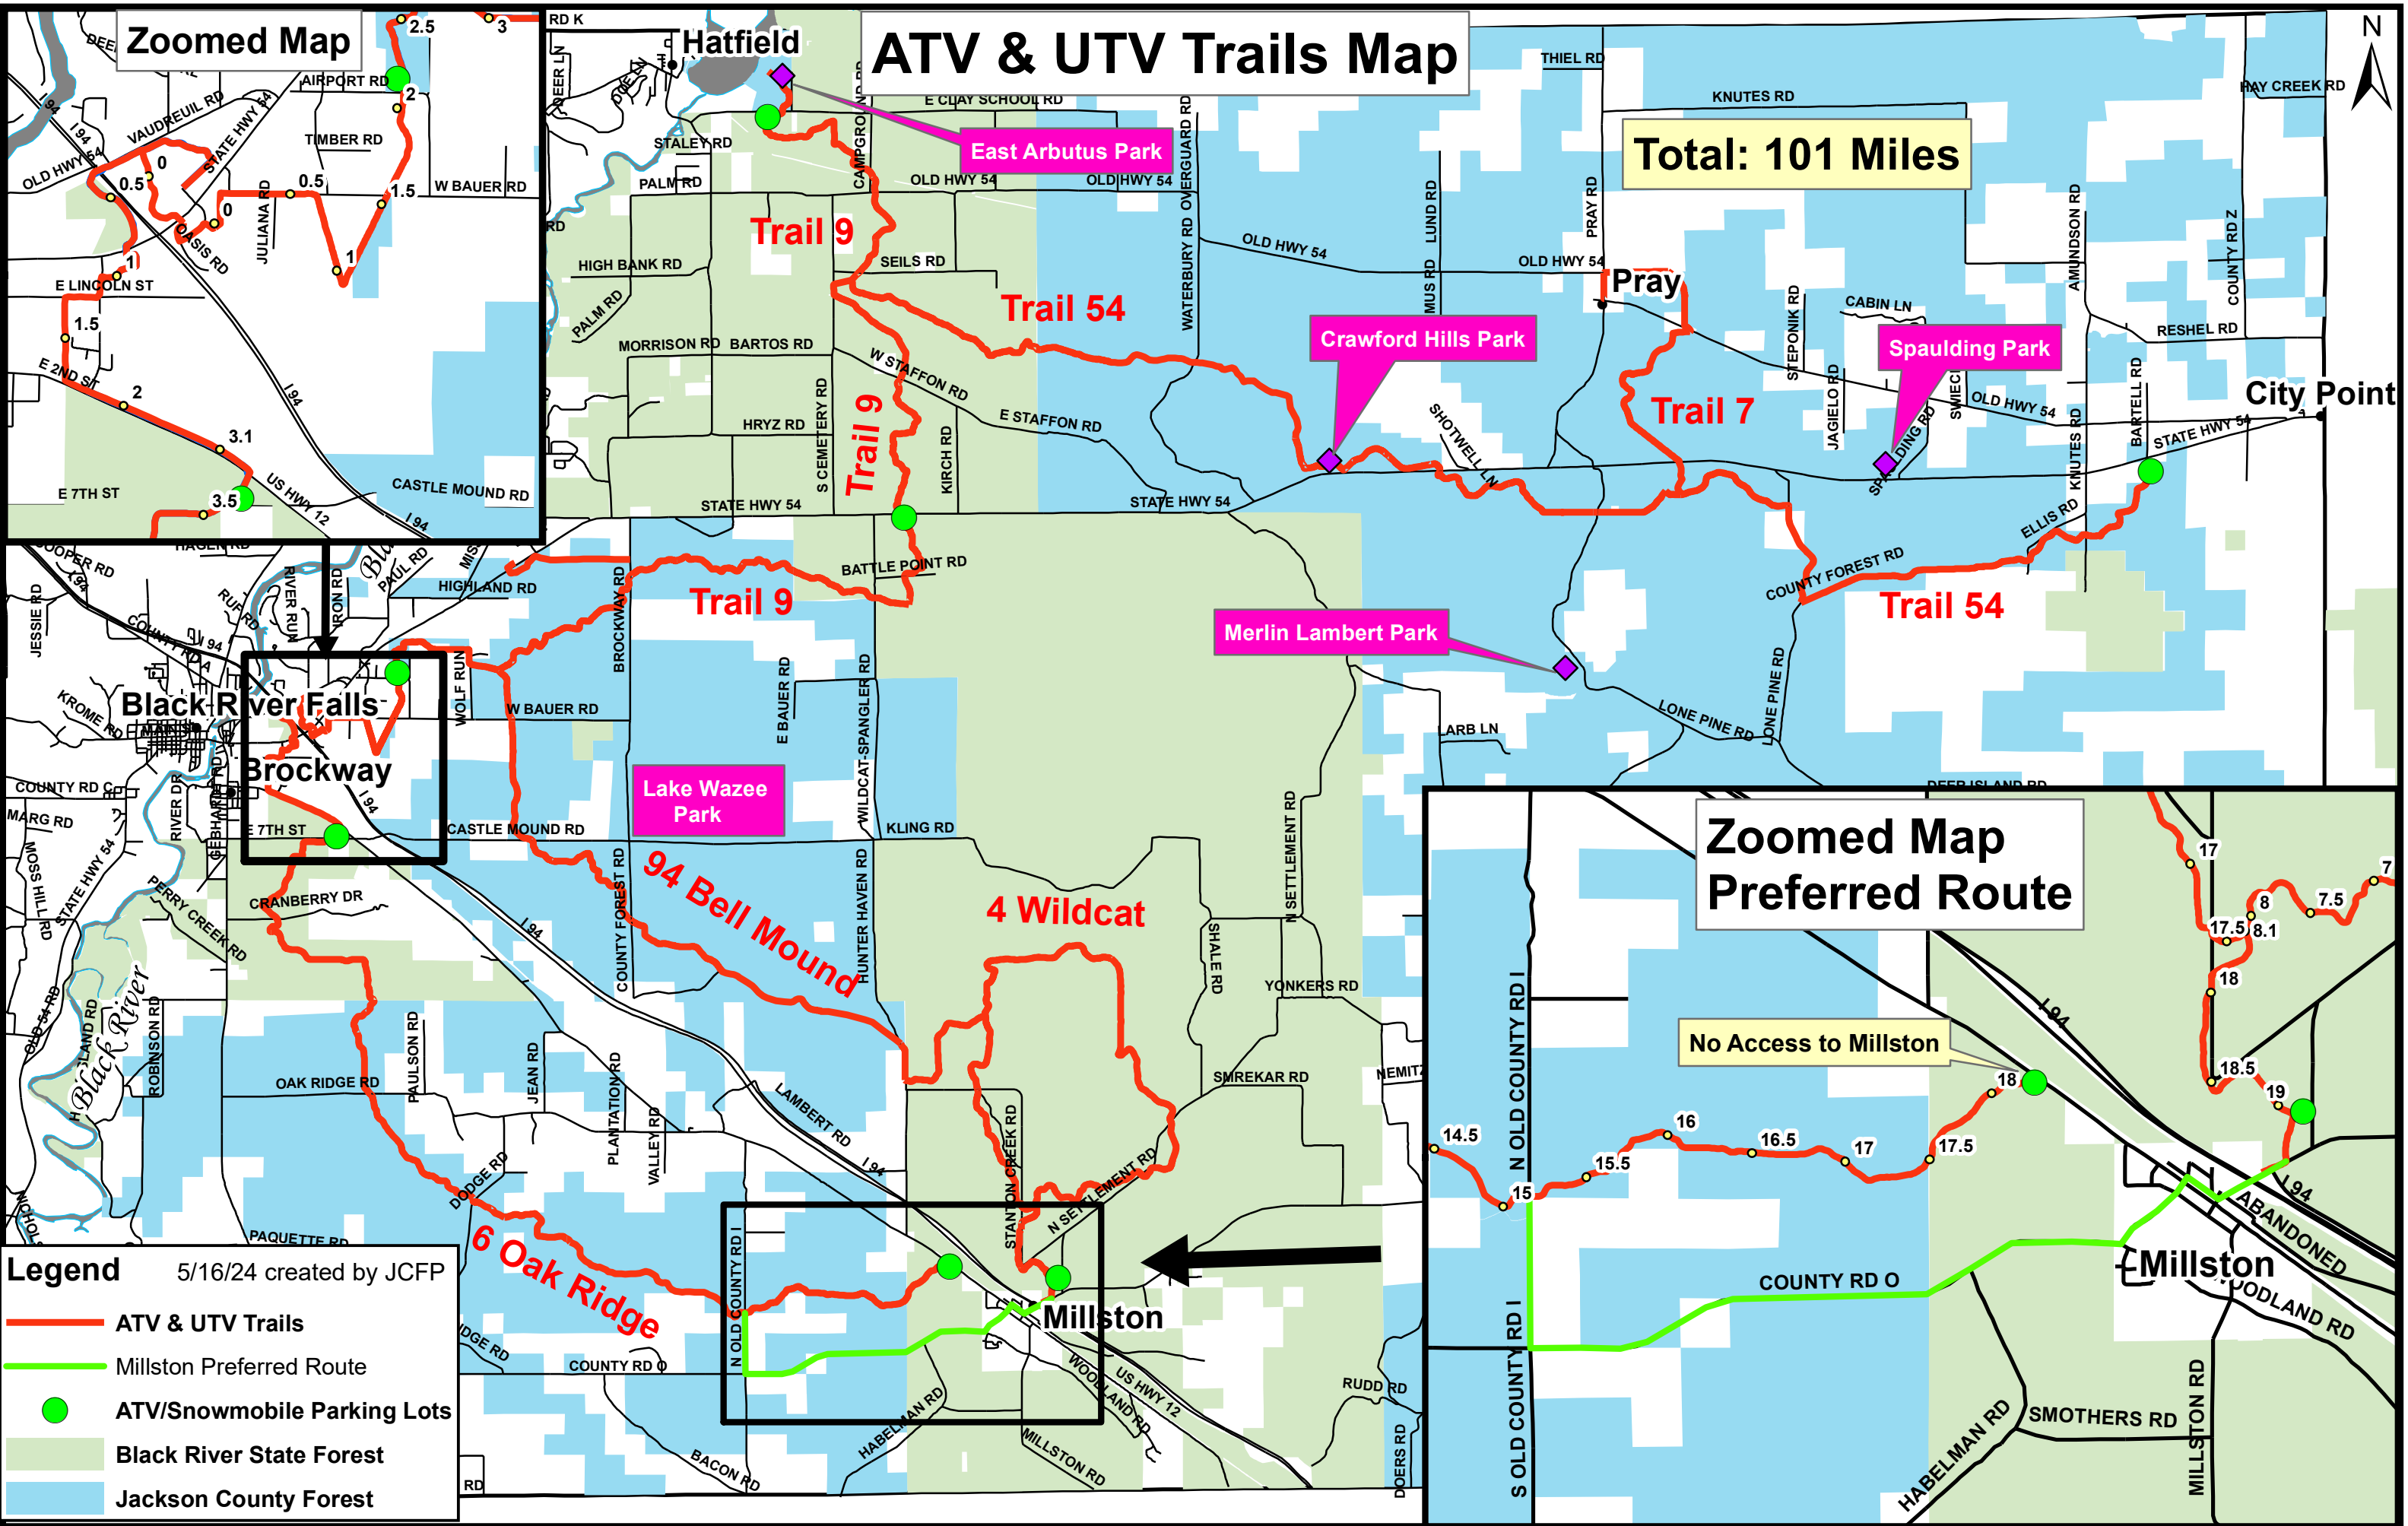

ATV & UTV Trails Map

Total: 101 Miles

Legend 5/16/24 created by JCFP

- ATV & UTV Trails
- Millston Preferred Route
- ATV/Snowmobile Parking Lots
- Black River State Forest
- Jackson County Forest