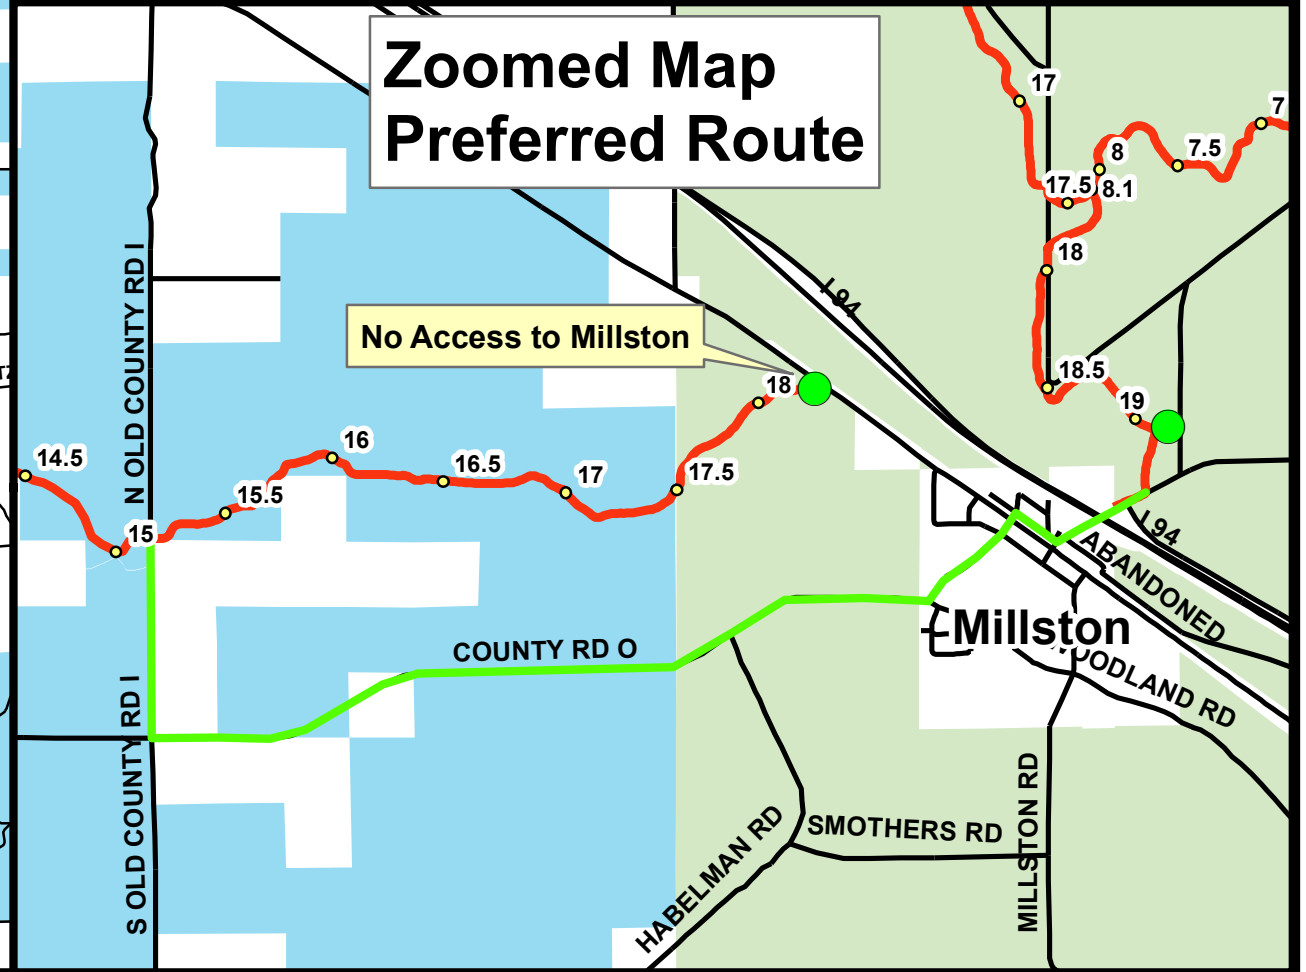

ATV & UTV Trails Map

Total: 101 Miles

Legend 5/16/24 created by JCFP

- ATV & UTV Trails
- Millston Preferred Route
- ATV/Snowmobile Parking Lots
- Black River State Forest
- Jackson County Forest