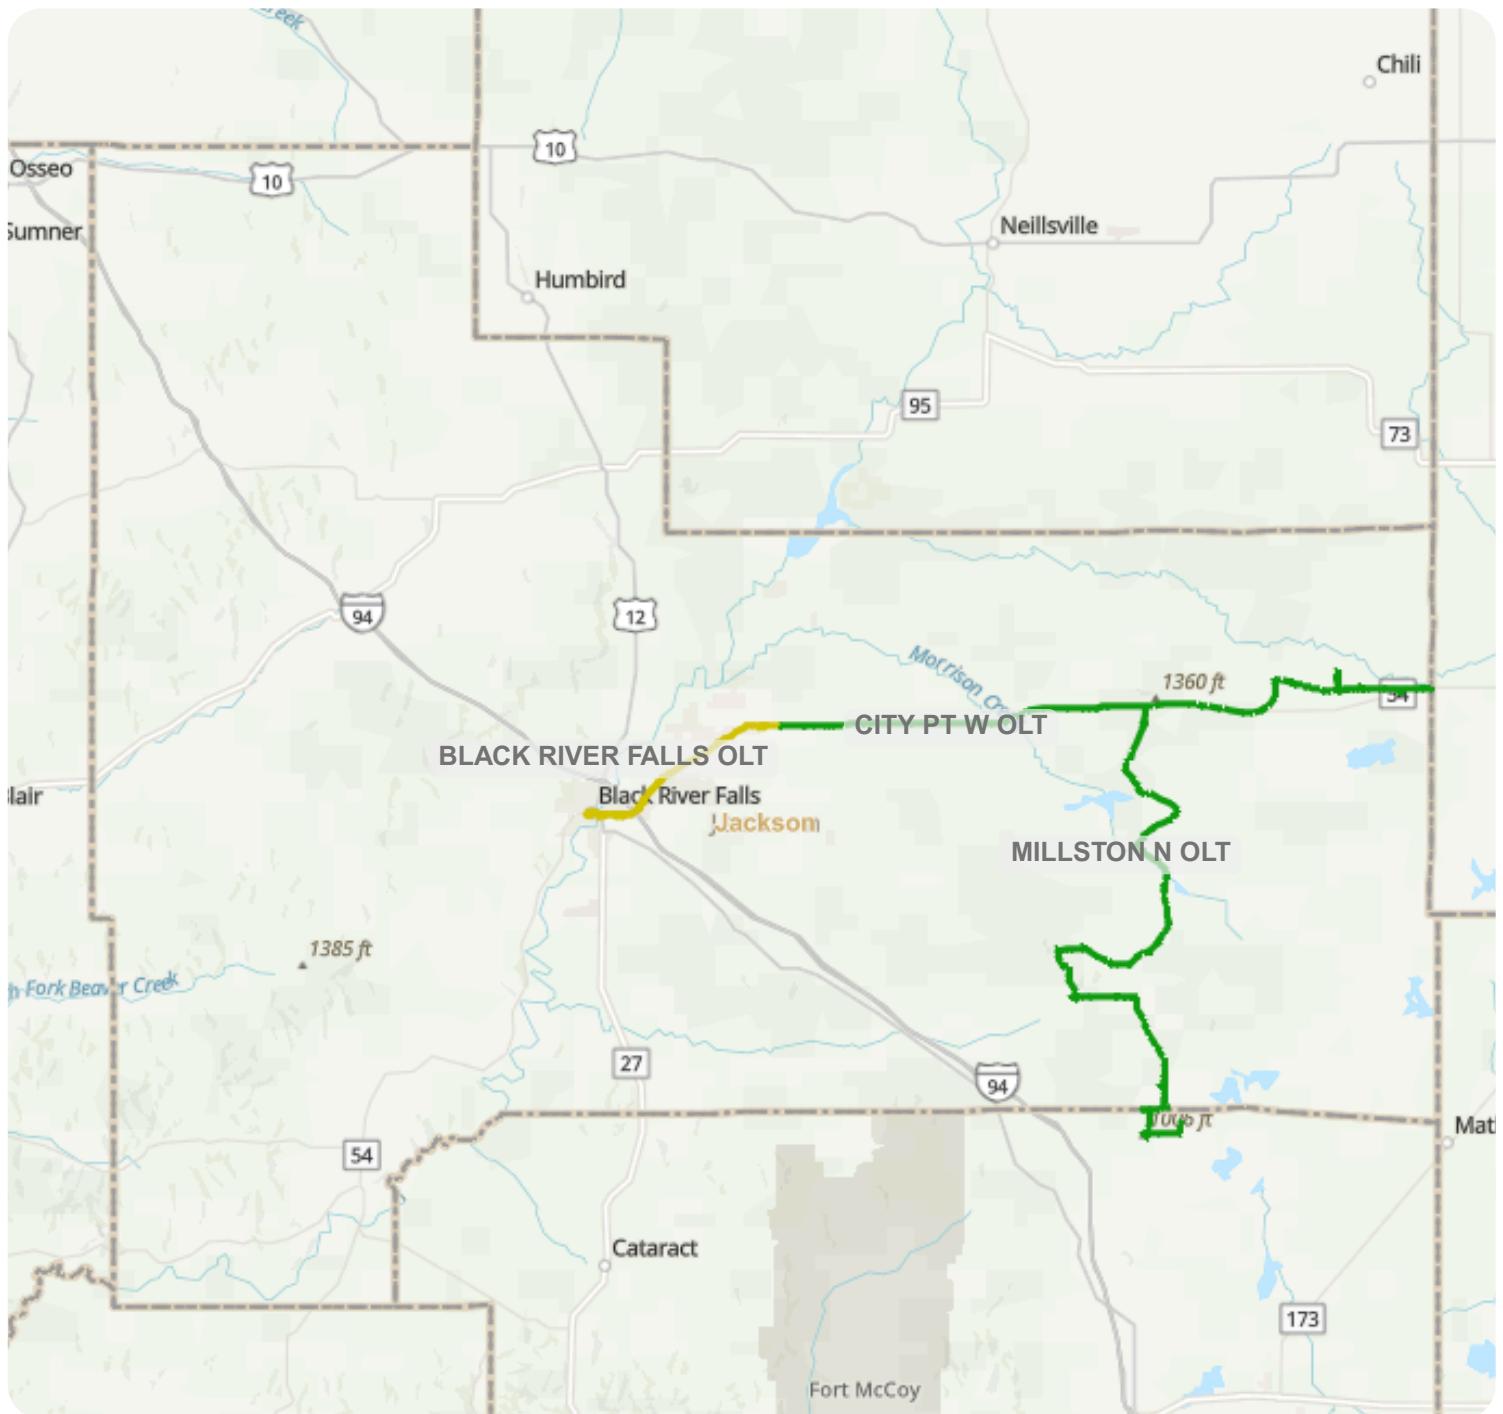

LEGEND

Fiber	Fixed Wireless	Fiber Stage 1: Design Fiber route design in progress.	Fiber Stage 6: Integration Power, utility, and network connections are being made.
Fixed Wireless: In Progress Wireless site acquisition, permits/approvals, construction, and connections/power.	Fixed Wireless: Live Internet service is ready to connect.	Fiber Stage 2: Permitting Permits are being submitted and processed.	Fiber Stage 7: Live Internet service is available to customers.
Fixed Wireless: Other Includes carrier services, third-party assets, and related sites.		Fiber Stage 3: Approvals Scope and design approvals are underway.	Fiber: Other Includes carrier services, third-party assets, and related sites.
		Fiber Stage 4: Conduit Conduit construction is in progress.	Fiber: Pending Proposed fiber route being explored.
		Fiber Stage 5: Deployment Fiber is being installed through conduit.	

Map features are for general reference and may not reflect precise conditions. Data is subject to change. ©2025 Bug Tussel Wireless, LLC.

LEGEND

Fiber

- | | |
|--|--|
|  Fiber Stage 1: Design
Fiber route design in progress. |  Fiber Stage 6: Integration
Power, utility, and network connections are being made. |
|  Fiber Stage 2: Permitting
Permits are being submitted and processed. |  Fiber Stage 7: Live
Internet service is available to customers. |
|  Fiber Stage 3: Approvals
Scope and design approvals are underway. |  Fiber: Other
Includes carrier services, third-party assets, and related sites. |
|  Fiber Stage 4: Conduit
Conduit construction is in progress. |  Fiber: Pending
Proposed fiber route being explored. |
|  Fiber Stage 5: Deployment
Fiber is being installed through conduit. | |