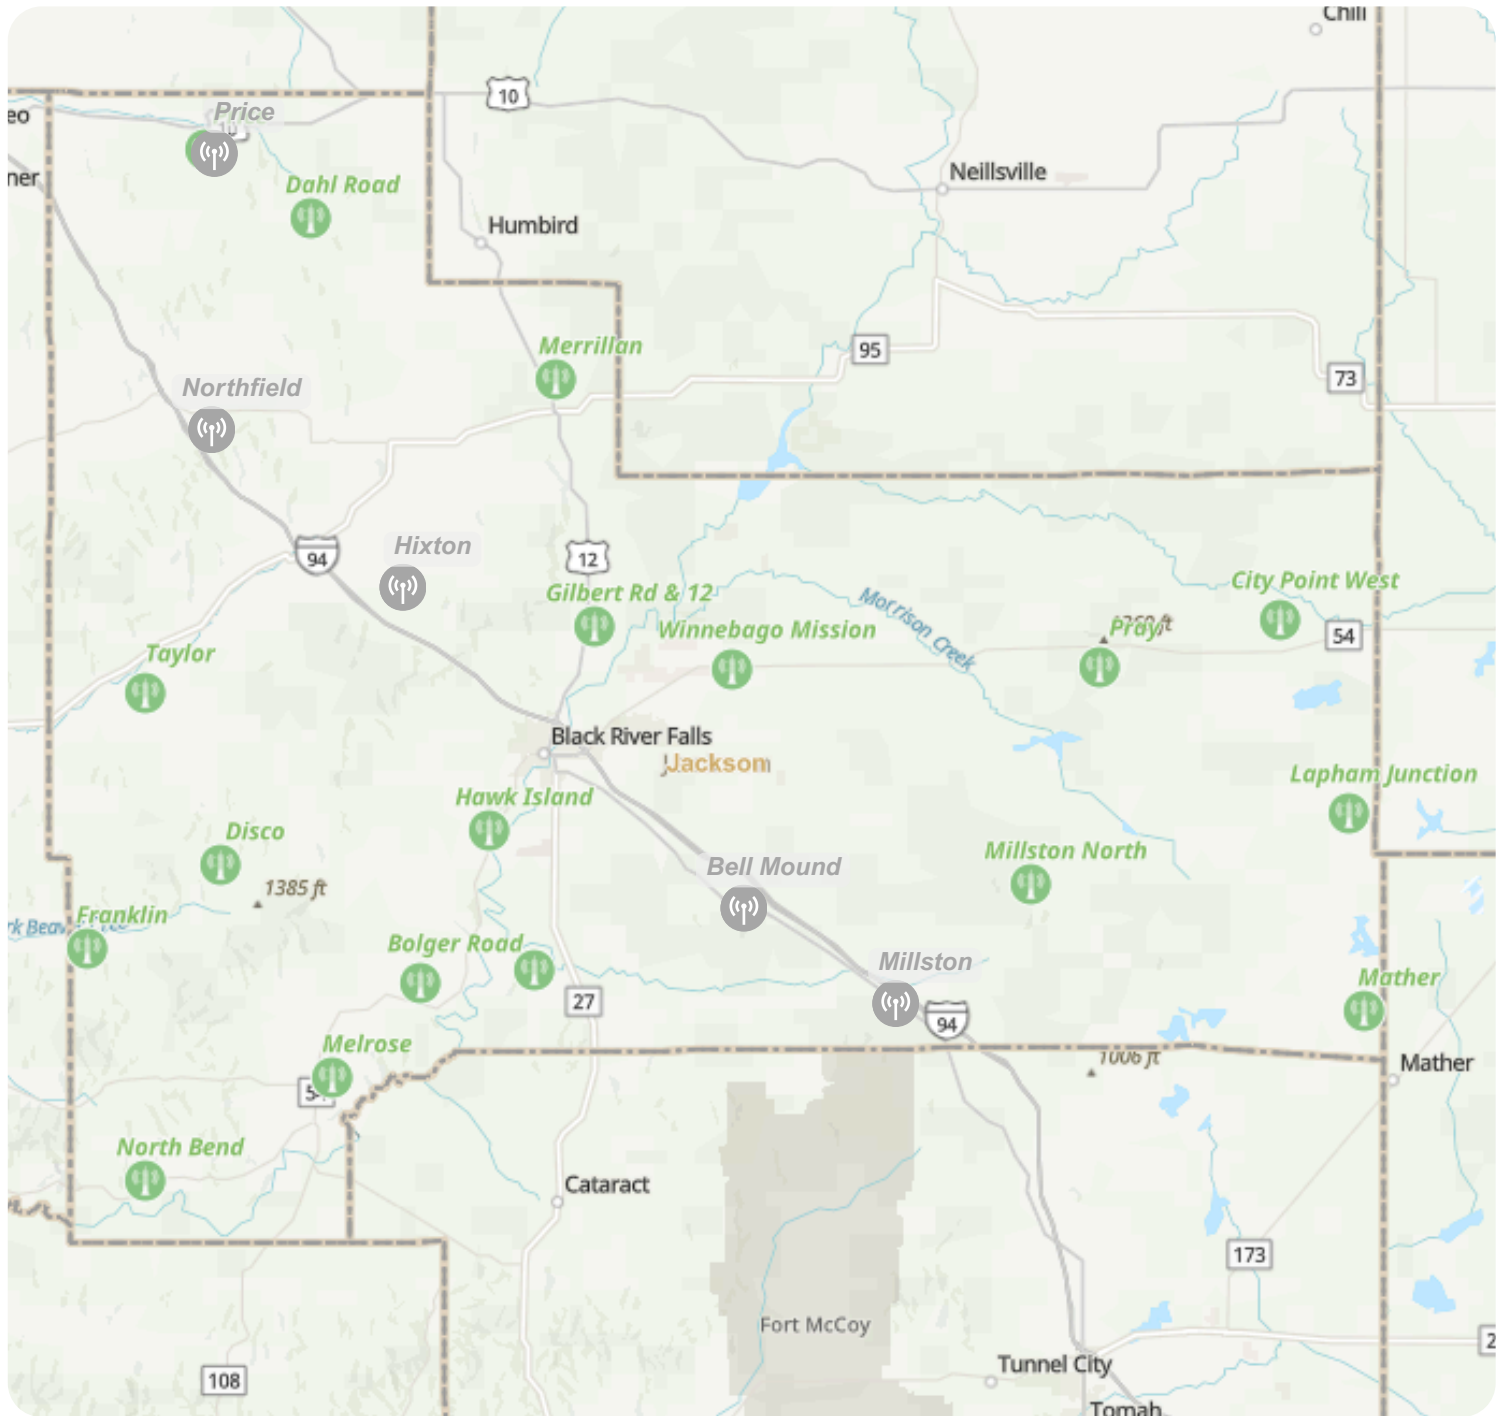

LEGEND

Fiber	Fixed Wireless	Fiber Stage 1: Design Fiber route design in progress.	Fiber Stage 6: Integration Power, utility, and network connections are being made.
Fixed Wireless: In Progress Wireless site acquisition, permits/approvals, construction, and connections/power.	Fixed Wireless: Live Internet service is ready to connect.	Fiber Stage 2: Permitting Permits are being submitted and processed.	Fiber Stage 7: Live Internet service is available to customers.
Fixed Wireless: Other Includes carrier services, third-party assets, and related sites.		Fiber Stage 3: Approvals Scope and design approvals are underway.	Fiber: Other Includes carrier services, third-party assets, and related sites.
		Fiber Stage 4: Conduit Conduit construction is in progress.	Fiber: Pending Proposed fiber route being explored.
		Fiber Stage 5: Deployment Fiber is being installed through conduit.	

Map features are for general reference and may not reflect precise conditions. Data is subject to change. ©2025 Bug Tussel Wireless, LLC.

LEGEND

Fiber

- | | |
|--|--|
|  Fiber Stage 1: Design
Fiber route design in progress. |  Fiber Stage 6: Integration
Power, utility, and network connections are being made. |
|  Fiber Stage 2: Permitting
Permits are being submitted and processed. |  Fiber Stage 7: Live
Internet service is available to customers. |
|  Fiber Stage 3: Approvals
Scope and design approvals are underway. |  Fiber: Other
Includes carrier services, third-party assets, and related sites. |
|  Fiber Stage 4: Conduit
Conduit construction is in progress. |  Fiber: Pending
Proposed fiber route being explored. |
|  Fiber Stage 5: Deployment
Fiber is being installed through conduit. | |