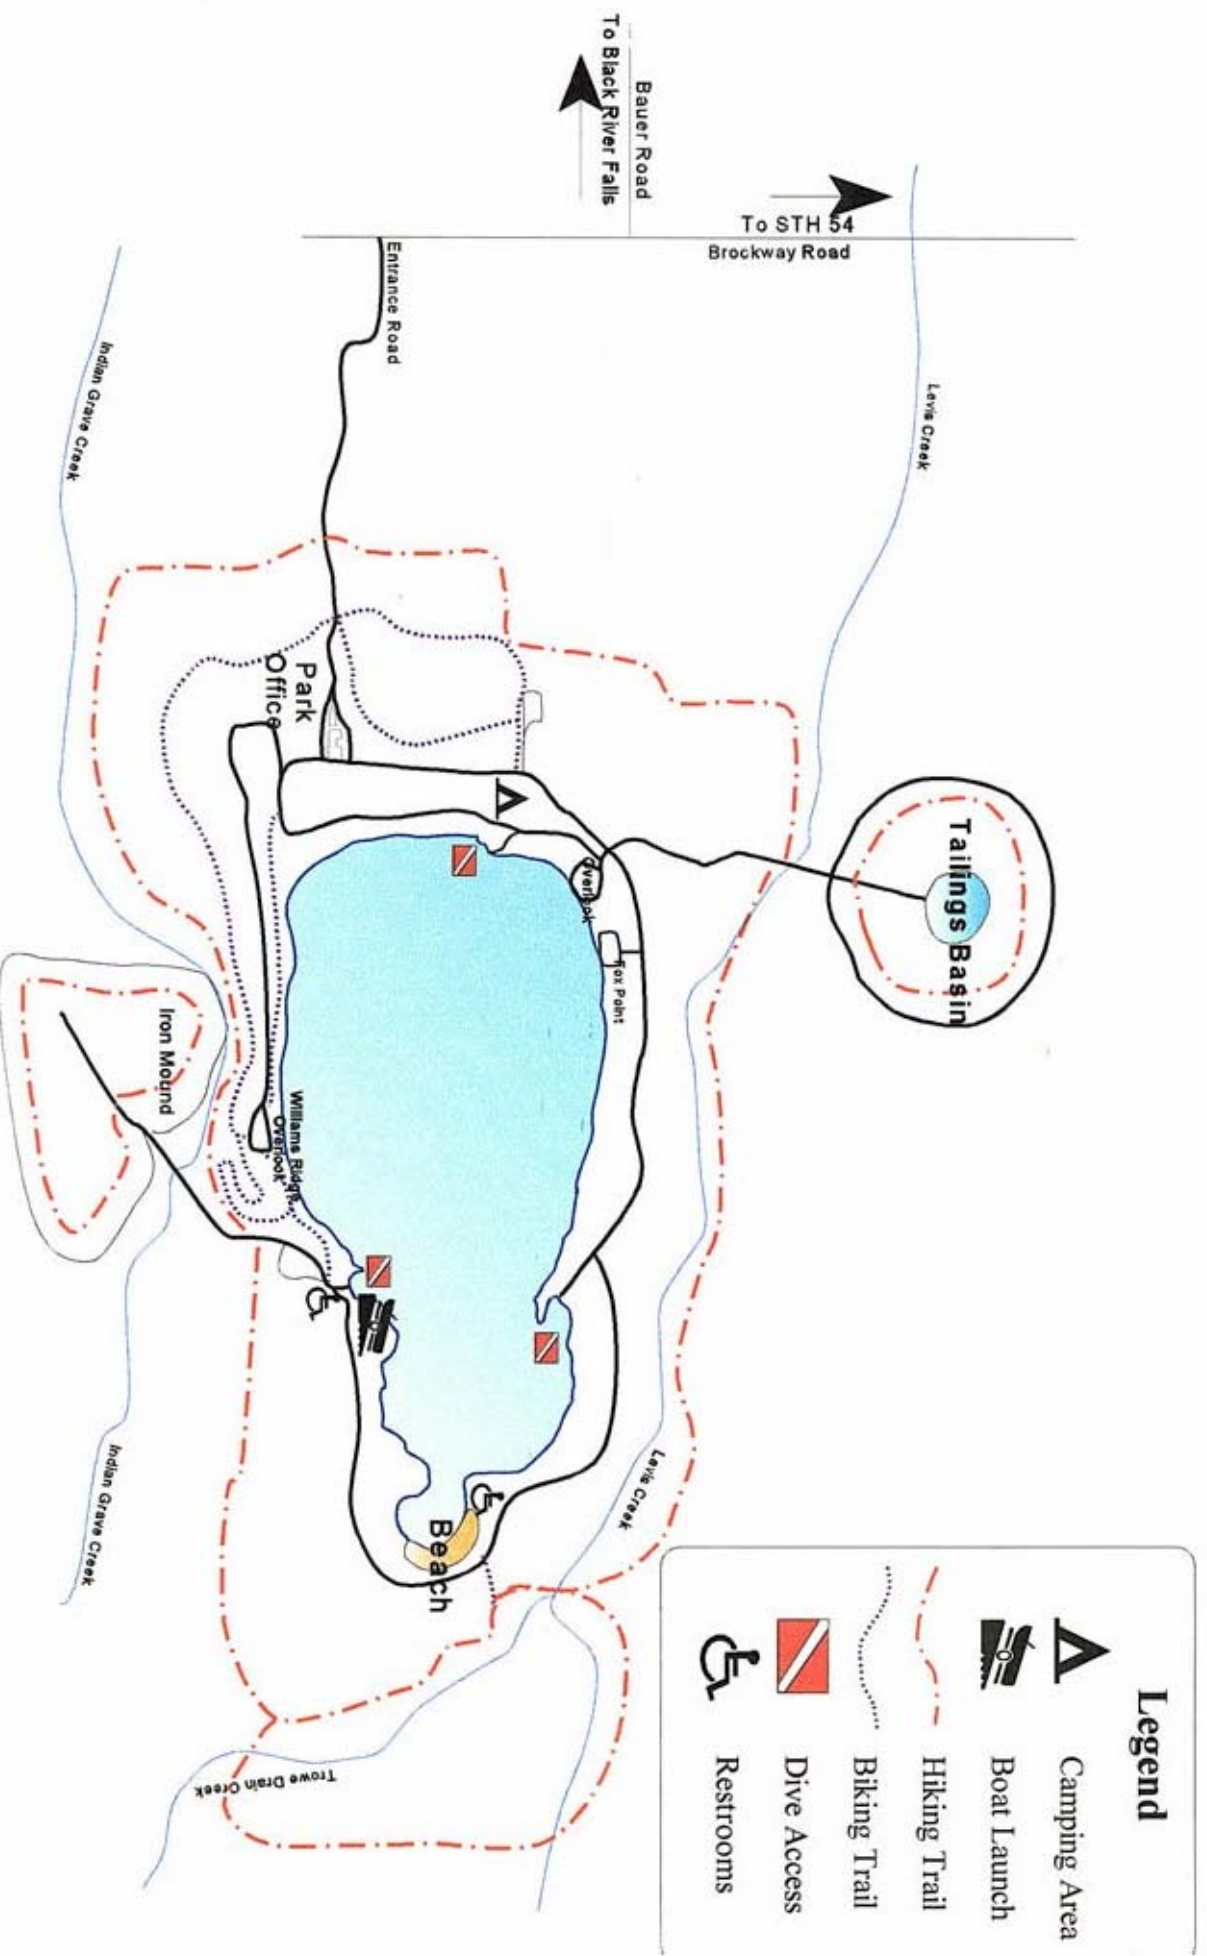

Wazee Lake Recreation Area

Legend

-  Camping Area
-  Boat Launch
-  Hiking Trail
-  Biking Trail
-  Dive Access
-  Restrooms