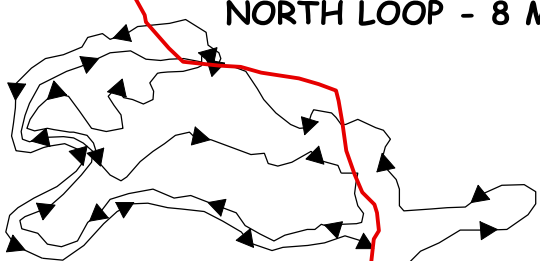

JACKSON COUNTY SINGLE TRACK MOTORCYCLE TRAILS

NORTH LOOP - 8 MILES

Shotwell Road

Pray Road

Waterbury Road

State Highway 54

Crawford Hills
County Park

SOUTH LOOP - 8.5 MILES

McKenna Road

*** ATV TRAIL SHOWN
IN RED**